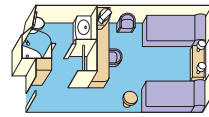

Interior double

Our interior stateroom is a great value. It features two twin beds that make up into a queen-size bed. Other amenities include a refrigerator, hair dryer, flat-panel TV, closet and bathroom with shower. Approximately 135-148 square feet. (Categories II, I, JJ, J, K, L, M & N)

WATCH

For detailed deck plans & virtual tours of every type of stateroom available visit: princess.com/ships

Note: Family suite (category XS) not shown. Floor plans, amenities and stateroom diagrams represent typical arrangements and may vary by ship. Certain stateroom categories may vary in size and configuration by ship. Square footage varies based on stateroom category and deck location. Stateroom views are considered unobstructed unless noted otherwise. Obstructions do not include certain nautical items like handrails, dividers or ship hardware. For balcony staterooms, the view is determined from the perspective of the balcony railing. Balconies may have either solid steel or toughened glass railings.

Call 1-800-PRINCESS for more information.