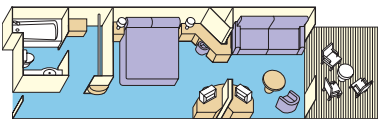

# Sea Princess® stateroom options

Mini-suite with balcony

Oceanview double with balcony

## Suite with balcony

Surrounding you with luxurious accommodations, a spacious suite with balcony includes all the amenities of a mini-suite, plus incredible premiums.

These include luxury balcony furniture, deluxe canapés, fresh flowers, DVD/CD player, free access to a DVD library, two flat-panel TVs, one complimentary mini-bar setup, a roomy walk-in closet, upgraded bathroom amenities, complimentary laundry and professional cleaning services and web access in the Internet Café. Approximately 516-695 square feet, including balcony. (Category AA)

## Mini-suite with balcony

A mini-suite with balcony is substantially larger than a balcony stateroom.

It includes all the amenities of a balcony stateroom and these added luxuries: welcome glass of champagne, separate sitting area, sofa bed, luxury mattress and pillows, two flat-panel TVs, a spacious closet, desk, bathroom tub and massage shower head. Approximately 365-536 square feet, including balcony. (Categories AB & AC; Category AC also includes a walk-in shower. Please note that stateroom B335 does not have a bathtub since it is wheelchair accessible)