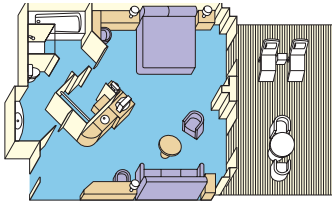

## Suite with balcony

Surrounding you with luxurious accommodations, a spacious suite with balcony includes all the amenities of a mini-suite, plus incredible premiums.

These include luxury balcony furniture, deluxe canapés, fresh flowers, DVD/CD player, free access to a DVD library, two flat-panel TVs, one complimentary mini-bar setup, a roomy walk-in closet, upgraded bathroom amenities, complimentary laundry and professional cleaning services and web access in the Internet Café. Approximately 516-695 square feet, including balcony. (Category AA)

## Mini-suite with balcony

A mini-suite with balcony is substantially larger than a balcony stateroom.

It includes all the amenities of a balcony stateroom and these added luxuries: welcome glass of champagne, separate sitting area, sofa bed, luxury mattress and pillows, two flat-panel TVs, a spacious closet, desk, bathroom tub and massage shower head. Approximately 365-536 square feet, including balcony. (Categories AB & AC; Category AC also includes a walk-in shower. Please note that stateroom B335 does not have a bathtub since it is wheelchair accessible)