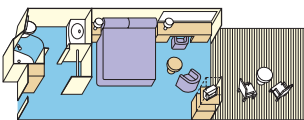

## Suite with balcony

Surrounding you with luxurious accommodations, a spacious suite with balcony includes all the amenities of a mini-suite, plus incredible premiums.

These include luxury balcony furniture, deluxe canapés, fresh flowers, DVD/CD player, free access to a DVD library, two flat-panel TVs, one complimentary mini-bar setup, a roomy walk-in closet, upgraded bathroom amenities, complimentary laundry and professional cleaning services and web access in the Internet Café. Approximately 516-695 square feet, including balcony. (Category AA)

## Mini-suite with balcony

A mini-suite with balcony is substantially larger than a balcony stateroom.

It includes all the amenities of a balcony stateroom and these added luxuries: welcome glass of champagne, separate sitting area, sofa bed, luxury mattress and pillows, two flat-panel TVs, a spacious closet, desk, bathroom tub and massage shower head. Approximately 365-536 square feet, including balcony. (Categories AB & AC; Category AC also includes a walk-in shower. Please note that stateroom B335 does not have a bathtub since it is wheelchair accessible)

## Oceanview double with balcony

This impressive stateroom offers the elegance of a balcony with fine patio furniture. Other

amenities include a spacious closet, desk and a bathroom with shower. Approximately 179 square feet. (Categories BA, BB, BC, BD, BE & BF)