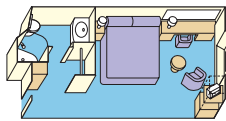

Oceanview double

Our oceanview stateroom includes all the amenities of an interior double, plus it features a picture window, providing added ambience and memorable views. Approximately 135-155 square feet. Categories D, EE, E, FF, F, GG & G; Categories GG-HH have obstructed views)