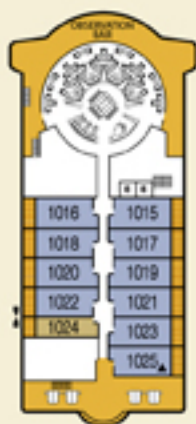

SEABOURN *Odyssey*, SEABOURN *Sojourn* AND SEABOURN *Quest* DECK PLANS

DECK 11

DECK 10

Cabana area is representative of Seabourn Sojourn and Seabourn Quest. Seabourn Odyssey has a 2nd spa villa.

DECK 9

DECK 8

DECK 7

SUITE CATEGORIES

SEABOURN ODYSSEY ■ SEABOURN SOJOURN ■ SEABOURN QUEST

DECK 6

DECK 5

DECK 4

DECK 3

DECK 2

Built:	Seabourn Odyssey June, 2009
Delivery Date:	Seabourn Sojourn June, 2010 Seabourn Quest June, 2011
Ships' registry:	Bahamas
Cruising speed:	19 Knots
Normal crew size:	330
Gross tonnage:	32,000
Guest capacity:	450
Length:	650 feet
Beam:	84 feet
Nationality of crew:	Officers, Staff & Crew: International
Stabilizers:	Yes
Electric current:	110/220 AC