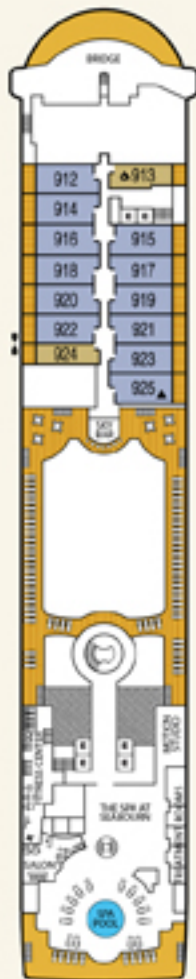

SEABOURN *Odyssey*, SEABOURN *Sojourn* AND SEABOURN *Quest* DECK PLANS

DECK 11

DECK 10

Cabana area is representative of Seabourn Sojourn and Seabourn Quest. Seabourn Odyssey has a 2nd spa villa.

DECK 9

DECK 8

DECK 7

SUITE CATEGORIES

SEABOURN ODYSSEY ■ SEABOURN SOJOURN ■ SEABOURN QUEST

DECK 6

DECK 5

DECK 4

DECK 3

DECK 2

Built:	Seabourn Odyssey June, 2009
Delivery Date:	Seabourn Sojourn June, 2010 Seabourn Quest June, 2011
Ships' registry:	Bahamas
Cruising speed:	19 Knots
Normal crew size:	330
Gross tonnage:	32,000
Guest capacity:	450
Length:	650 feet
Beam:	84 feet
Nationality of crew:	Officers, Staff & Crew: International
Stabilizers:	Yes
Electric current:	110/220 AC

Suite Accommodations

- Dining area
- Spacious bath with full tub and separate shower
- Walk-in closet with safe
- Interactive flat-screen TV
- Mini-bar
- Refrigerator

Dining

- The Restaurant
- The Colonnade
- Restaurant 2
- Patio Grill
- 24-hour room service