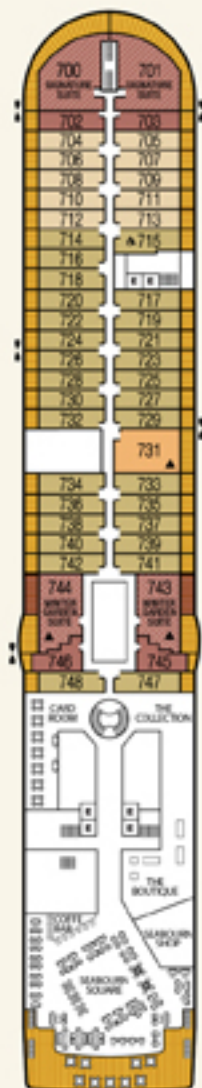

SEABOURN *Odyssey*, SEABOURN *Sojourn* AND SEABOURN *Quest* DECK PLANS

DECK 11

DECK 10

Cabana area is representative of Seabourn Sojourn and Seabourn Quest. Seabourn Odyssey has a 2nd spa villa.

DECK 9

DECK 8

DECK 7

SUITE CATEGORIES

SEABOURN ODYSSEY ■ SEABOURN SOJOURN ■ SEABOURN QUEST

DECK 6

DECK 5

DECK 4

DECK 3

DECK 2

Built:	Seabourn Odyssey June, 2009
Delivery Date:	Seabourn Sojourn June, 2010 Seabourn Quest June, 2011
Ships' registry:	Bahamas
Cruising speed:	19 Knots
Normal crew size:	330
Gross tonnage:	32,000
Guest capacity:	450
Length:	650 feet
Beam:	84 feet
Nationality of crew:	Officers, Staff & Crew: International
Stabilizers:	Yes
Electric current:	110/220 AC

Suite Accommodations

- Dining area
- Spacious bath with full tub and separate shower
- Walk-in closet with safe
- Interactive flat-screen TV
- Mini-bar
- Refrigerator

Dining

- The Restaurant
- The Colonnade
- Restaurant 2
- Patio Grill
- 24-hour room service