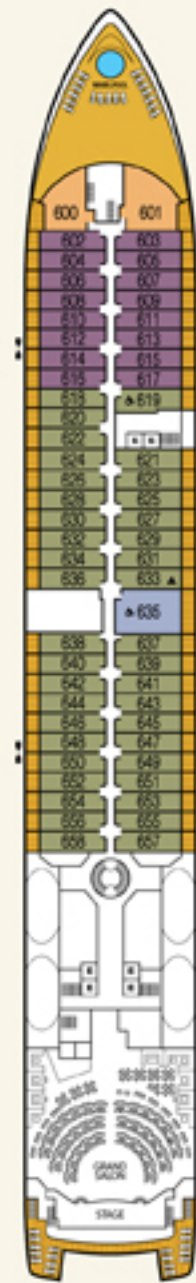

SEABOURN *Odyssey*, SEABOURN *Sojourn* AND SEABOURN *Quest* DECK PLANS

DECK 11

DECK 10

Cabana area is representative of Seabourn Sojourn and Seabourn Quest. Seabourn Odyssey has a 2nd spa villa.

DECK 9

DECK 8

DECK 7

SUITE CATEGORIES

SEABOURN ODYSSEY ■ SEABOURN SOJOURN ■ SEABOURN QUEST

DECK 6

DECK 5

DECK 4

DECK 3

DECK 2

Built:	Seabourn Odyssey June, 2009
Delivery Date:	Seabourn Sojourn June, 2010 Seabourn Quest June, 2011
Ships' registry:	Bahamas
Cruising speed:	19 Knots
Normal crew size:	330
Gross tonnage:	32,000
Guest capacity:	450
Length:	650 feet
Beam:	84 feet
Nationality of crew:	Officers, Staff & Crew: International
Stabilizers:	Yes
Electric current:	110/220 AC