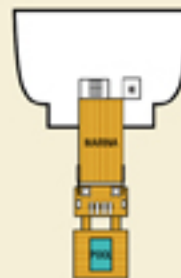

DECK 7

SUITE CATEGORIES

SEABOURN ODYSSEY ■ SEABOURN SOJOURN ■ SEABOURN QUEST

DECK 6

DECK 5

DECK 4

DECK 3

DECK 2

Built:	Seabourn Odyssey June, 2009
Delivery Date:	Seabourn Sojourn June, 2010 Seabourn Quest June, 2011
Ships' registry:	Bahamas
Cruising speed:	19 Knots
Normal crew size:	330
Gross tonnage:	32,000
Guest capacity:	450
Length:	650 feet
Beam:	84 feet
Nationality of crew:	Officers, Staff & Crew: International
Stabilizers:	Yes
Electric current:	110/220 AC